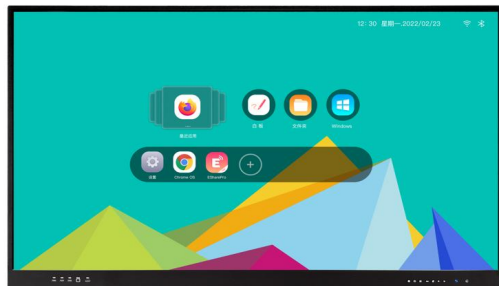

LT S982EA Interactive Flat Panel Display

Model
LT75S982EA
Product picture

Display specification

| | |
|------------------------------|----------------------------|
| Diagonal display size | 75" |
| Active area (mm) | 1649.66 * 927.93(V) |
| Pixel Pitch | 0.429 mm x 0.429 mm |
| Bezel color | Aluminum frame Black color |
| Back Light | Direct type LED (D-LED) |
| Resolution | 4K UHD 3840*2160 /60hz |
| Aspect Ratio | 16:09 |
| Contrast Ratio | 5000:1 |
| Colors | 1.07 billion colors |
| MBTF Lifespan | ≧ 50,000 hours |
| Brightness | ≧ 350cd/cm2 |
| Viewing angle | 178° |
| Glass hardness | Mohs-7 level |
| Screen surface | Anti-Glare glass |

Panel Interactivity

| | |
|----------------------------|--|
| Touch technology | IR touch |
| Multi touch | 20 points(20 points in Android & 40 points in Windows) |
| Auto-calibrate | Yes |
| Anti-light | Yes |
| Minimum object size | 3mm |
| Accuracy | 1 mm (over 90% Area) |
| Response Time | <8 ms |
| System support | HID Support & Win10 / Win8 / Win7 / Mac OS / Android / Chrome OS / Linux |
| Web Browser | YES |
| Application Library | YES |